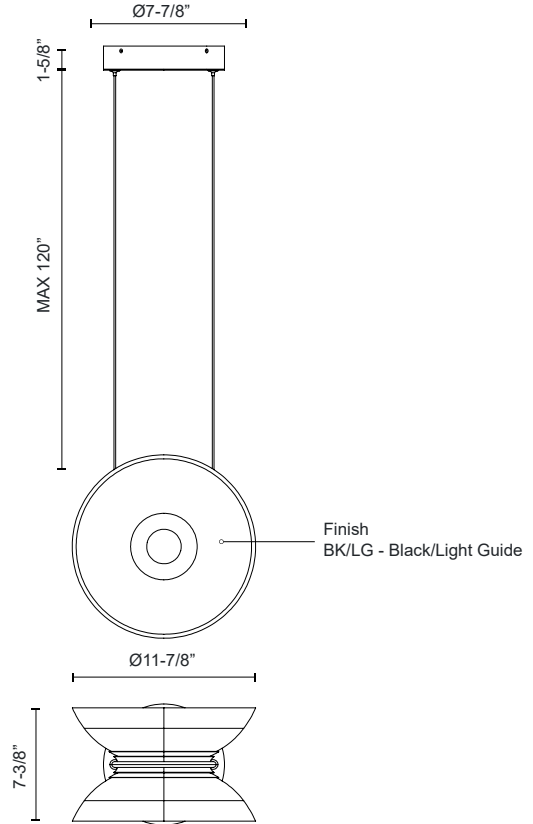

MAGELLAN PD51607

PENDANTS

PROJECT

PD51607-BK/LG
Black/Light Guide

SPECIFICATION DETAILS

* For custom options, consult factory for details.

Fixture Dimensions	L11-7/8" x W7-3/8" x H11-7/8"
Light Source	LED with DC Driver
Wattage	18W
Total Lumens	1400lm
Delivered Lumens	964lm
Voltage	120V
Color Temperature	3000K
CRI (Ra)	90CRI
Optional Color Temps	2700K - 5000K Available, Minimum Order Quantities Apply
LED Rated Life	50,000 hours
Dimming	100% - 10%, TRIAC or ELV Dimmer (Not Included)
Shade Details	Clear Acrylic Light Guide Shade
Adjustable	Yes
Wire Length	120" Max
Wire Type	Black Coaxial Wire
Minimum Hang Height	16"
Location	Dry
Warranty	5 Years
Canopy Dimensions	D7-7/8" x H1-5/8"

DESCRIPTION

Statement piece with acrylic edge-lit shade clad a hollow core. Fine textured dark exterior and dotted clear acrylic shades

KUZCO

19054 28TH AVENUE
SURREY - BC V3Z 6M3
CANADA

WWW.KUZCOLIGHTING.COM