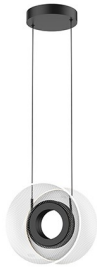

MAGELLAN PD51607

PENDANTS

PROJECT

PD51607-BK/LG
Black/Light Guide

SPECIFICATION DETAILS

* For custom options, consult factory for details.

Fixture Dimensions	L11-7/8" x W7-3/8" x H11-7/8"
Light Source	LED with DC Driver
Wattage	18W
Total Lumens	1400lm
Delivered Lumens	964lm
Voltage	120V
Color Temperature	3000K
CRI (Ra)	90CRI
Optional Color Temps	2700K - 5000K Available, Minimum Order Quantities Apply
LED Rated Life	50,000 hours
Dimming	100% - 10%, TRIAC or ELV Dimmer (Not Included)
Shade Details	Clear Acrylic Light Guide Shade
Adjustable	Yes
Wire Length	120" Max
Wire Type	Black Coaxial Wire
Minimum Hang Height	16"
Location	Dry
Warranty	5 Years
Canopy Dimensions	D7-7/8" x H1-5/8"

DESCRIPTION

Statement piece with acrylic edge-lit shade clad a hollow core. Fine textured dark exterior and dotted clear acrylic shades

KUZCO

19054 28TH AVENUE
SURREY - BC V3Z 6M3
CANADA

WWW.KUZCOLIGHTING.COM